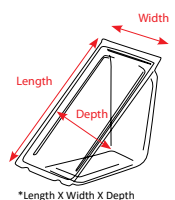

PLASTIC BAN

NT (Council) : 1/01/2019
QLD : Proposed 1/09/2025
SA : Proposed 1/09/2024
TAS (Hobart) : 1/07/2021
WA : 1/09/2024

SANDWICH WEDGES

Enhance your presentation and increase sales, try the fresh view range of sandwich wedges, keeping products fresher for longer!

EC-SW0401 ●●●●●●

Envirochoice Sandwich Wedge Small
167 x 72 x 78 mm
500 wedges / carton
100 wedges / sleeve

EC-SW0402 ●●●●●●

Envirochoice Sandwich Wedge Large
170 x 85 x 83 mm
500 wedges / carton
100 wedges / sleeve

EC-SW0403 ●●●●●●

Envirochoice Sandwich Wedge XLarge
189 x 86 x 80 mm
500 wedges / carton
100 wedges / sleeve

EC-SW0404 ●●●●●●

Envirochoice Sandwich Wedge 4 Point
146 x 150 x 67 mm
250 wedges / carton
125 wedges / sleeve

EC-SWK0261

Envirochoice Kraft Sandwich Wedge PLA window Large
175 x 72 x 85 mm
500 wedges / carton
50 wedges / sleeve